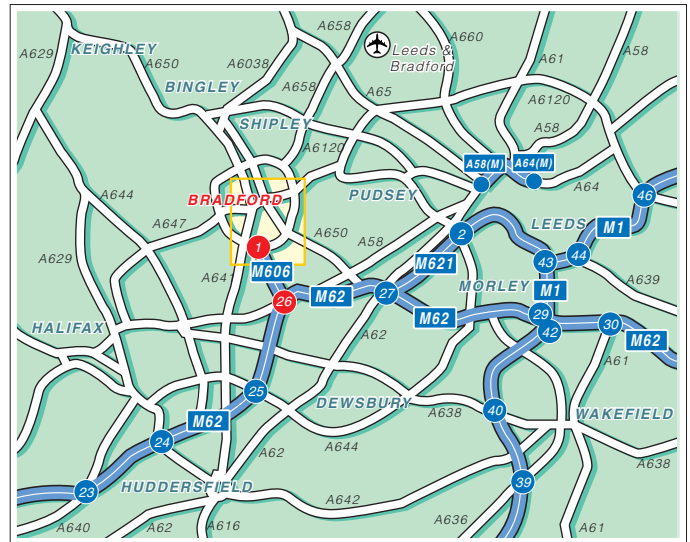

CAR CARE PLAN

MOTORS INSURANCE

Jubilee House
 5 Mid Point Business Park, Thornbury
 West Yorks, BD3 7AG
 Tel: 0870 752 7000 Fax: 0870 752 7100

A6120- To
Horsforth

A647- To
A6110, M621 J1
A653 & M62 J28

Ring Road A6120
Airport
Harrogate (A61)

Bradford A647
Stanningley
B6157

Bradford A650
Except for
access

A650- To
M62 J27

Leeds A647
Ring Road (A6110)
Motorways
(M621, M62, M1)

Stanningley B6157 Bradford A647

Shipleigh 6
Idle 4
Laisterdyke 1

Thornbury 2
Tyersal 1
Holmewood 12

Ring road A6177
Skipton
Keighley
City centre A650

Ring Road A6177
City Centre (A641)

Halifax A6036
Brighouse (A641)
Ring Road A6177
Keighley (A650)
Leeds (A647)
Harrogate (A658)
Airport

M606- To
M62 J26

MID POINT
BUSINESS & LEISURE PARK